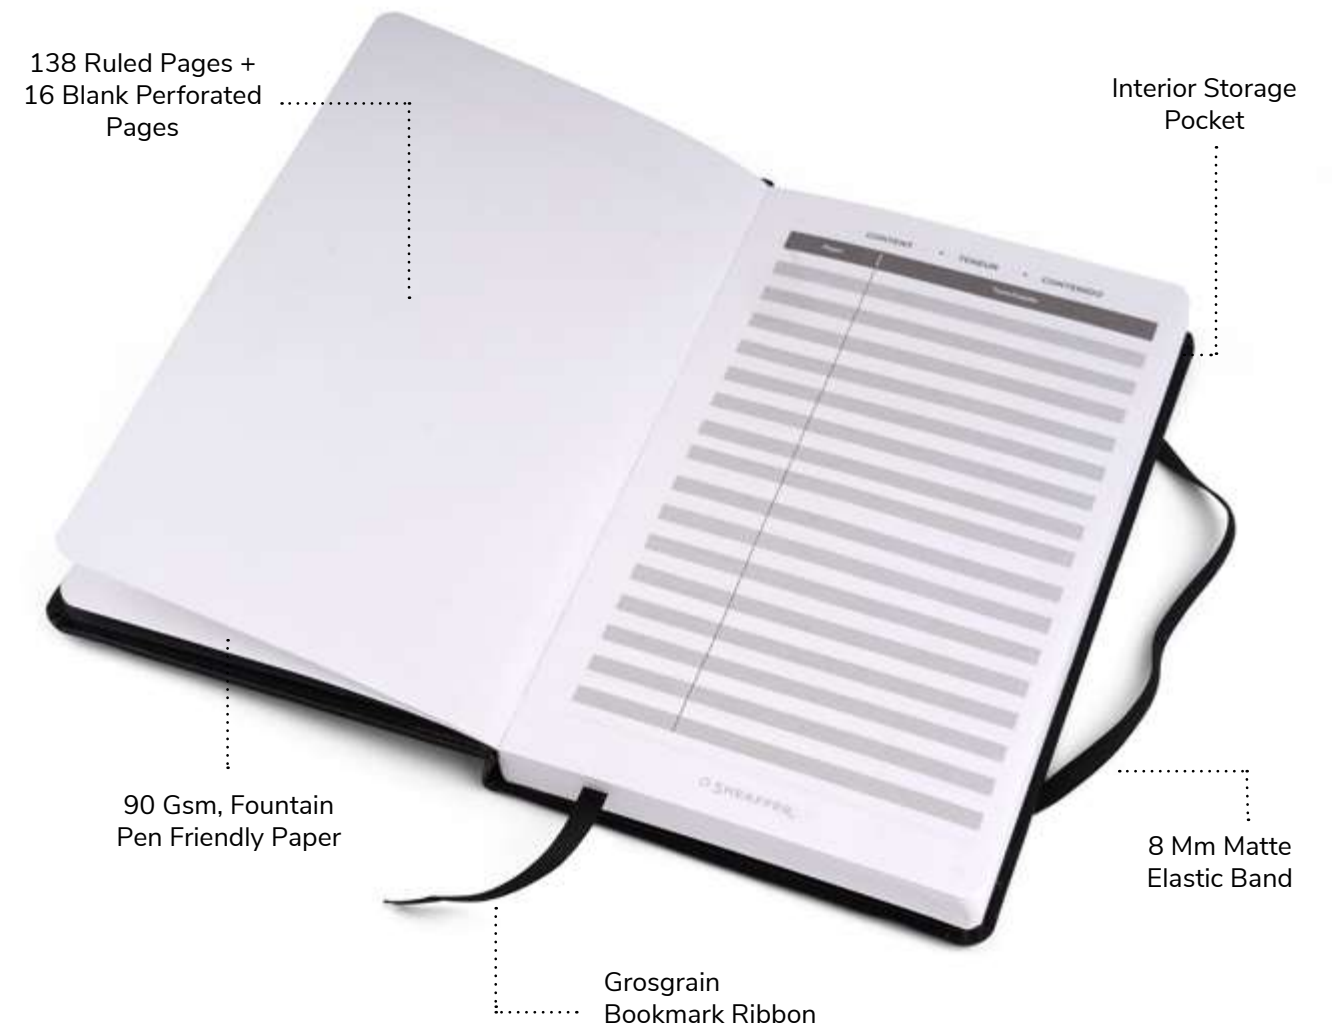

SHEAFFER A5 NOTEBOOK

Sheaffer A5 Notebook

The perfect place to collect your thoughts and ideas, this hardbound A5 notebook in premium black leatherette is a timeless classic. With 160 pages of 90 GSM fountain pen friendly paper, it draws you in and promises a delightful writing experience.