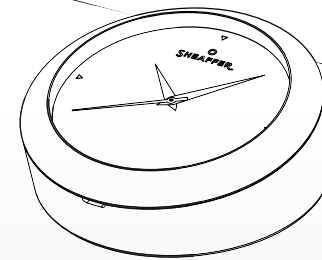

# SHEAFFER TABLE CLOCK

Dual Tone  
Table Clock

Raised Roman  
Numerals

Battery Included  
(SR626SW Battery)

Also Serves As A  
Paperweight

## Sheaffer Table Clock

A stylish accessory to brighten any workspace, the gold and silver desk clock has a special golden dial and raised Roman numerals.

**9340**  
Bright Chrome Sheaffer 100 Ballpoint Pen with Gold Trim and Table Clock