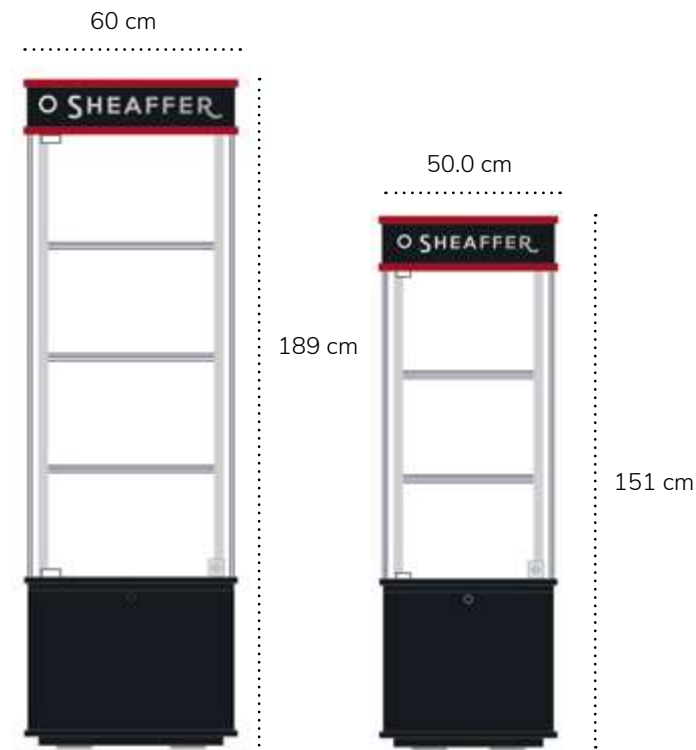

# SHEAFFER FURNITURE

**6 FEET TOWER**

**Dimensions**  
W - 60 cm x H - 189 cm

**5 FEET TOWER**

**Dimensions**  
W - 50 cm x H - 151 cm

**TABLE TOP**

**Dimensions**  
W - 38.5 cm x H - 57.5 cm

**Sheaffer Table Top**

The cleverly designed rotating tabletop display unit is perfect for showcasing your Sheaffer products. Crafted to maximize the use of your valuable counter space, it has two wide display sides and two narrow sides. Each display side accommodates 12 pens and features hooks and platforms for accessories. One of the narrower sides proudly displays the Sheaffer brand logo, while the other side is designed to accommodate a replaceable graphic display, allowing for additional customization.

**Sheaffer Tower**

The illuminated display towers feature a sleek design with sturdy glass shelves, offering ample space for showcasing your Sheaffer products. With clear displays on all four sides, these towers provide maximum visibility from every angle, making your items stand out in any setting. The tower is equipped with castor wheels on its base and a built-in lock. Additionally, there is an opaque storage tier located at the bottom, which is safeguarded by a separate lock. Each tower is proudly crowned with a backlit "Sheaffer" brand logo.