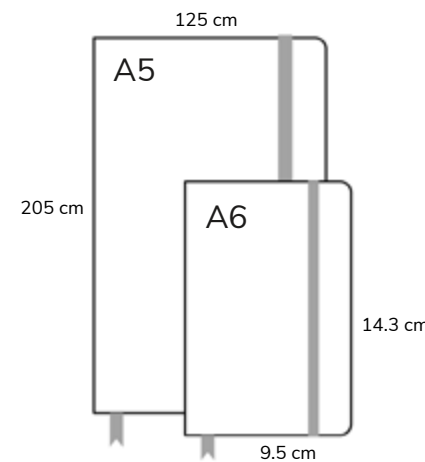

SHEAFFER A5 NOTEBOOK

Sheaffer A5 Notebook

The perfect place to collect your thoughts and ideas, this hardbound A5 notebook in premium black leatherette is a timeless classic. With 160 pages of 90 GSM fountain pen friendly paper, it draws you in and promises a delightful writing experience.