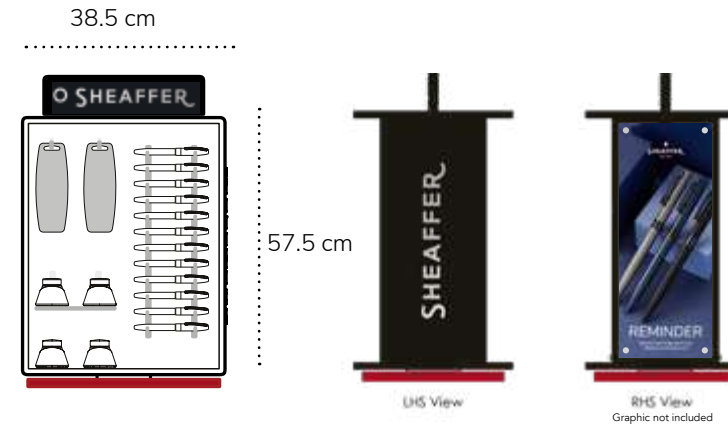

# SHEAFFER FURNITURE

**6 FEET TOWER**

**Dimensions**  
W - 60 cm x H - 189 cm

**5 FEET TOWER**

**Dimensions**  
W - 50 cm x H - 151 cm

**TABLE TOP**

**Dimensions**  
W - 38.5 cm x H - 57.5 cm

**Sheaffer Table Top**

The cleverly designed rotating tabletop display unit is perfect for showcasing your Sheaffer products. Crafted to maximize the use of your valuable counter space, it has two wide display sides and two narrow sides. Each display side accommodates 12 pens and features hooks and platforms for accessories. One of the narrower sides proudly displays the Sheaffer brand logo, while the other side is designed to accommodate a replaceable graphic display, allowing for additional customization.