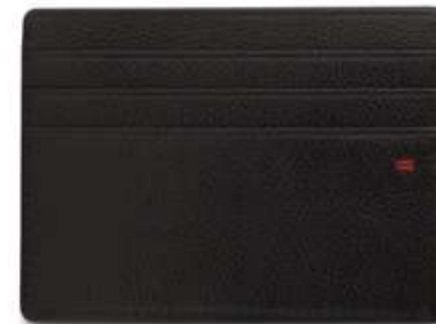

## SHEAFFER CREDIT CARD HOLDER

Made From  
Genuine Leather

Features 5 Card Slots  
And 1 Slip-In Pouch

Sophisticated  
Black Milled  
Texture