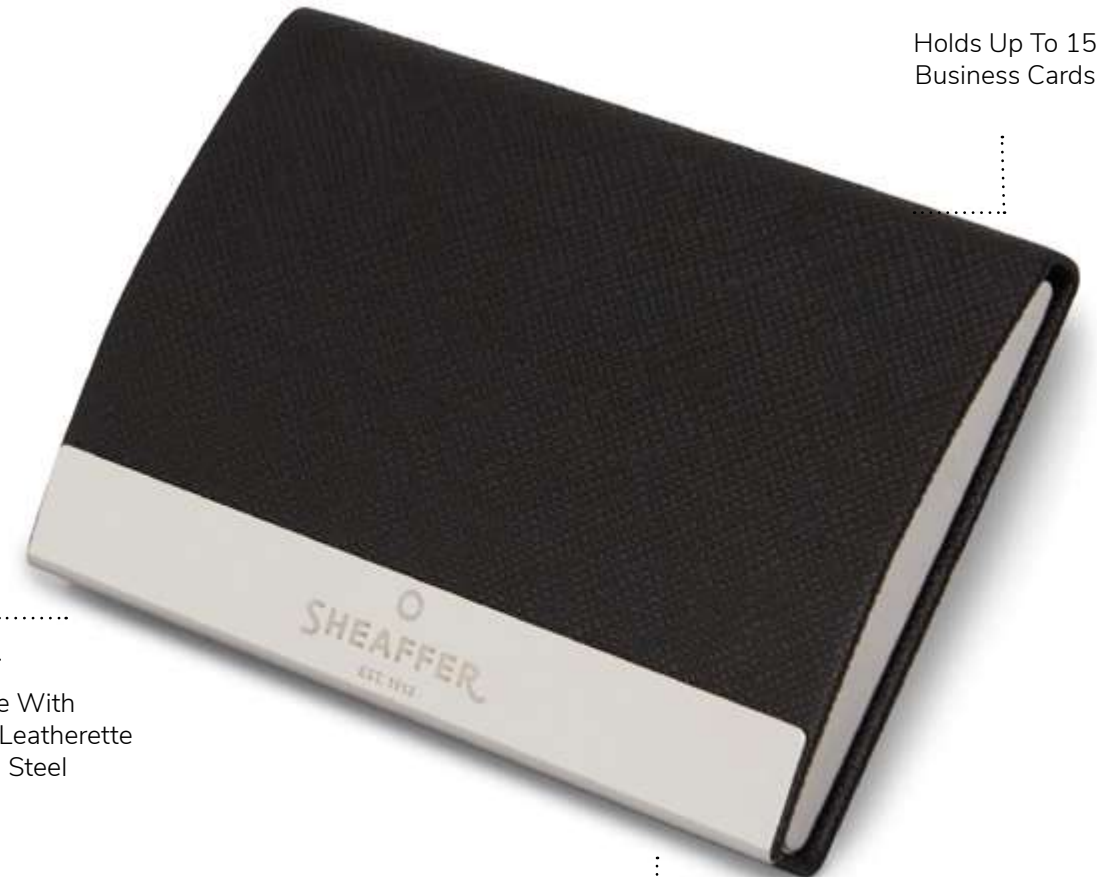

## SHEAFFER GIFT SETS

Create new connections and strengthen old friendships with versatile, well-packaged sets that are perfect for gifting across the board. Our quality fine writing instruments are paired with a range of exquisite pieces including notebooks, leather pen pouches, table clocks and more.

# SHEAFFER BUSINESS CARD HOLDER

Made With Premium Leatherette And Steel

Holds Up To 15 Business Cards

Sleek Profile Lets It Slip Into Your Pockets With Ease

## Sheaffer Business Card Holder

Make a solid first impression with the sleek leatherette-and-metal business card holder that is secured with a magnetic closure and can hold 10 -15 business cards.

Folds Into A Desktop Accessory