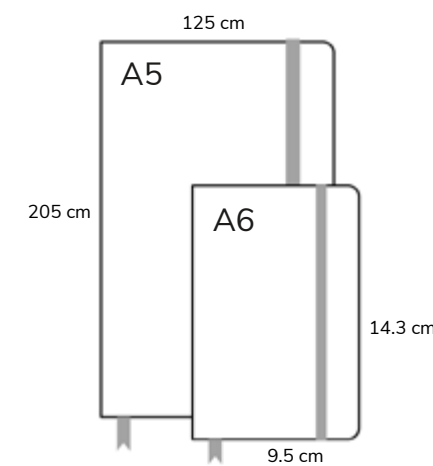

SHEAFFER A6 NOTEBOOK

Sheaffer A6 Notebook
Power through your day with a fountain pen friendly notebook that features 160 ruled pages of quality 80 GSM paper and classic Sheaffer design.